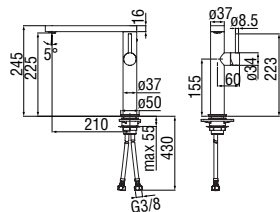

CARTRIDGE  
WARRANTY

RCR280/D  
39,00 €

RAEK222/27  
45,00 € - 10 pz.